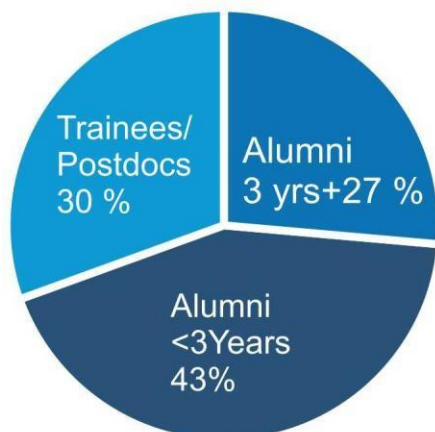

Scientific Experience