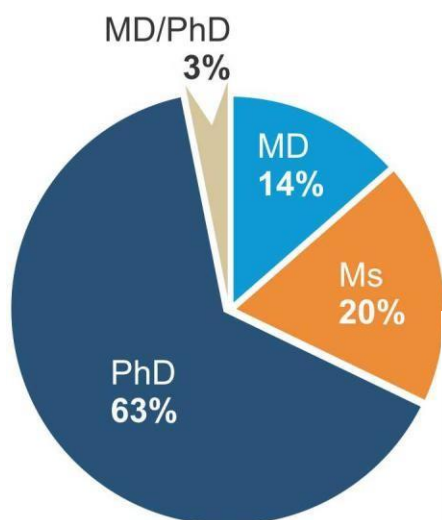

Jobseeker Demographics

Reach

The network reaches over 350,000 graduates, postdocs, and alumni with up to 15 years of experience.

Degree