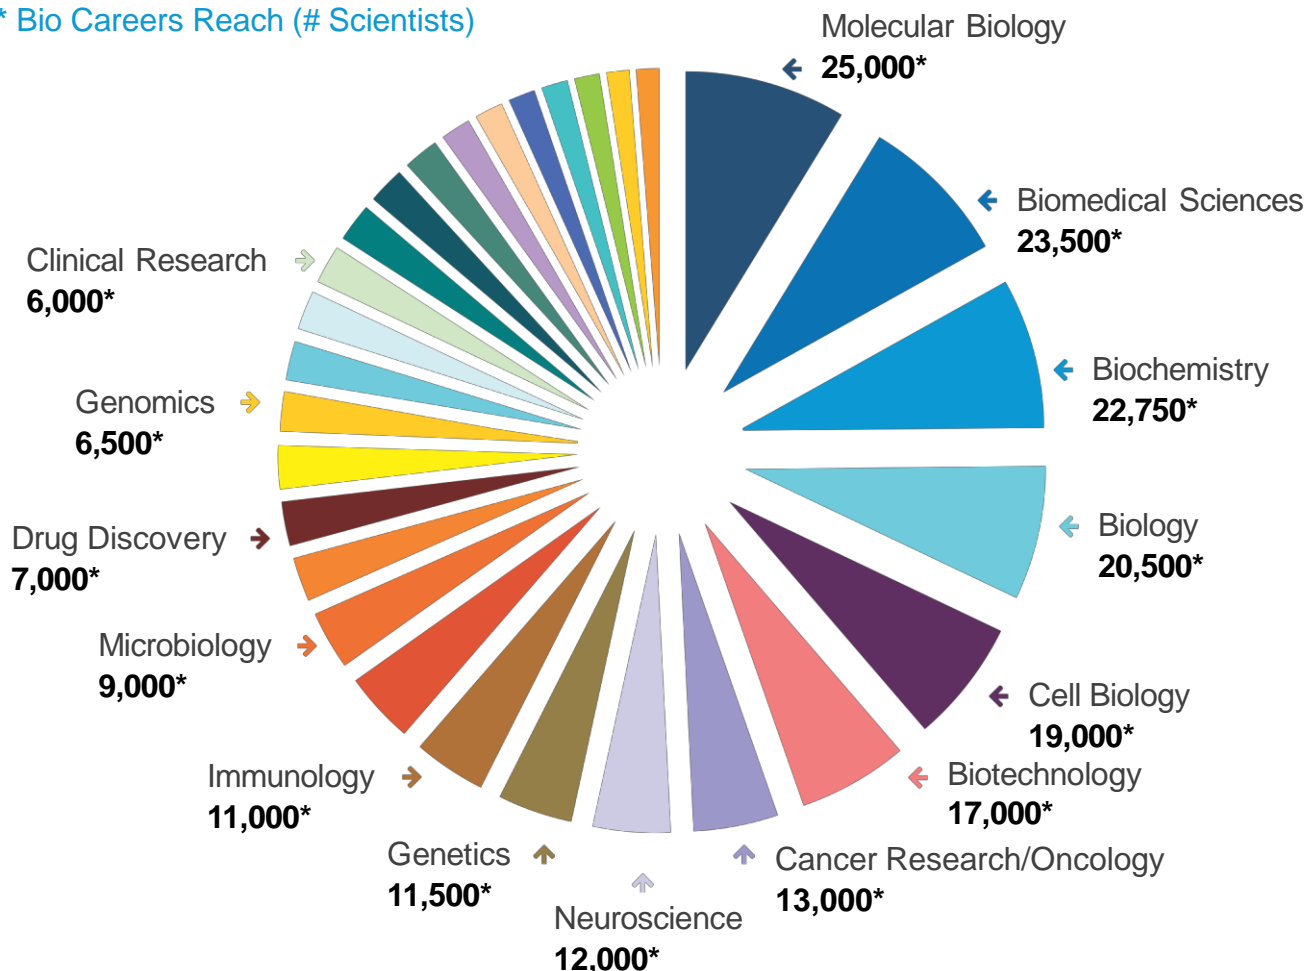

Scientific Background

* Bio Careers Reach (# Scientists)

Scientific Disciplines

- ← Molecular Biology
- ← Biomedical Sciences
- ← Biochemistry
- ← Biology
- ← Cell Biology
- ← Biotechnology
- ← Cancer Research/Oncology
- ← Neuroscience
- ← Genetics
- ← Immunology
- ← Postdoctoral
- ← Microbiology
- ← Chemistry
- ← Drug Discovery
- ← Developmental Biology
- ← Genomics

All other areas total a reach of **64,000, including Nanotechnology, Engineering, Pathology, Public Health, Physics, Diagnostics, Evolutionary Biology, Psychiatry, Preclinical Development, Environmental Science, Toxicology, Agriculture, Statistics, Material Science, Epidemiology, Ecology, Internal Medicine, Pharmacokinetics, Surgery, Anatomy, Biometrics, Marine Science, Mathematics, Pediatrics, Rheumatology, Information Technology and Veterinary Medicine.